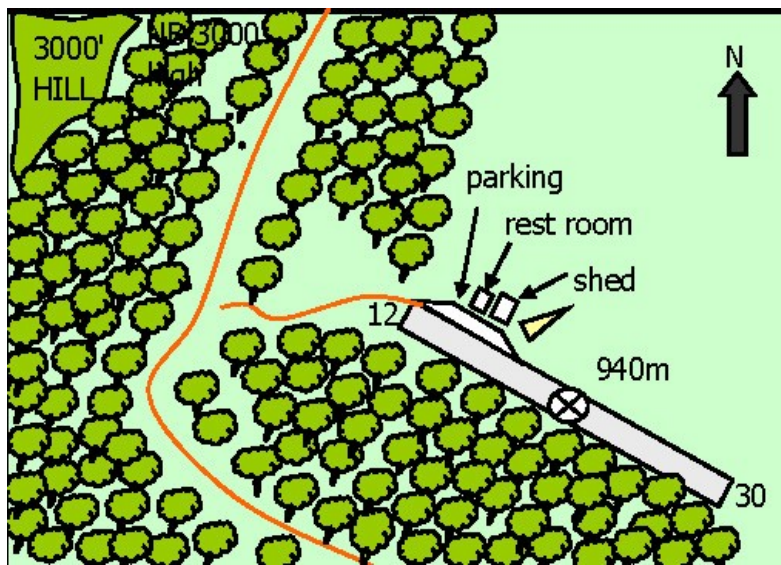

Bloomfield Lodge

BEAUTIFULLY REMOTE

AIRSTRIP INFORMATION

Bloomfield guests wishing to self fly to the Bloomfield Airstrip must contact Hinterland Aviation prior to flying on (07) 4040 1333

BLOOMFIELD AD (UNLICENSED) ELEV 10

DECLARED DISTANCES

RWY	TORA	TODA	ASDA	LDA
12	940	1000	(4.13%)	940 805
30	Not available due to terrain			750

Slope 0.4% down to SE. RWY WID 18. RWS WID 50.

SUPPLEMENTARY TKOF DIST:

RWY 12 - 702 (3.3%)

ADDRESS OPR:

QLD WAC 3112 UTC +10
 S 15 54 E145 20 VAR 7 DEG E

MOVEMENT AREA

RWY 12/30 120 Unrated. Grassed
 RWY 12/30 WID 18

1. See SPECIAL PROCEDURES for OPR restrictions
2. RWY 12 THRES DISP 105

LIGHTING

Not AVBL

AIR TRAFFIC SERVICES